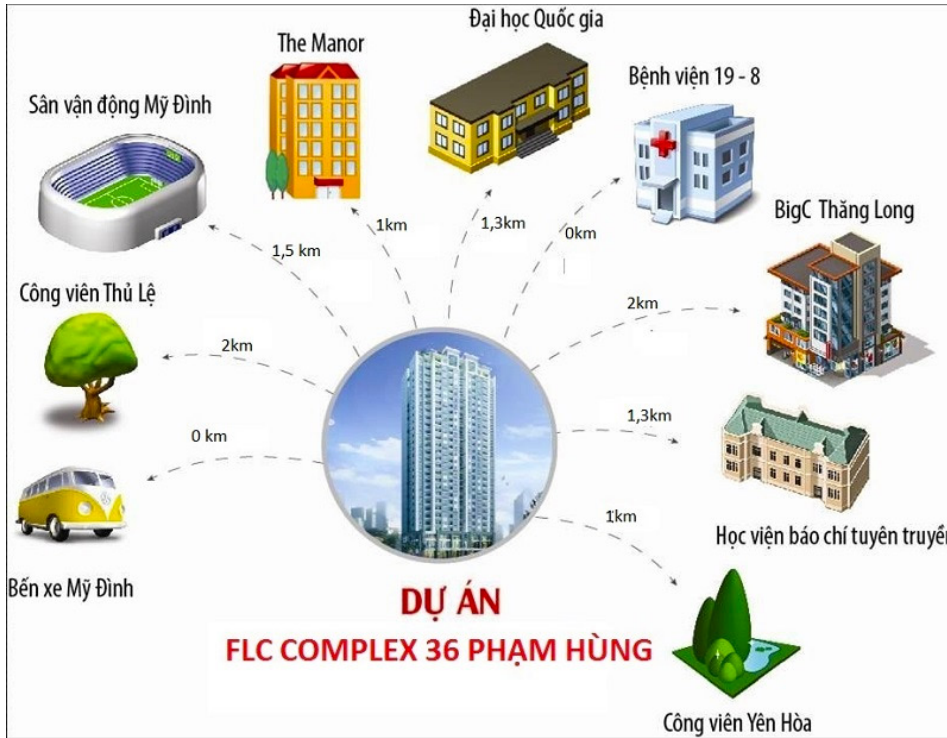

Complex FLC Tower

PROJECT INFORMATION

- **Location:** FLC Complex Pham Hung is located at 36 Pham Hung - My Dinh 2 - Nam Tu Liem - Hanoi. The project is adjacent to two major parks of the capital, Nhan Chinh artificial lake, and a series of leading service facilities: National Convention Center, My Dinh National Stadium, Hanoi National University.
- **Client:** FLC Group
- **Scope of work:**
 - Construction of foundation and basement levels.