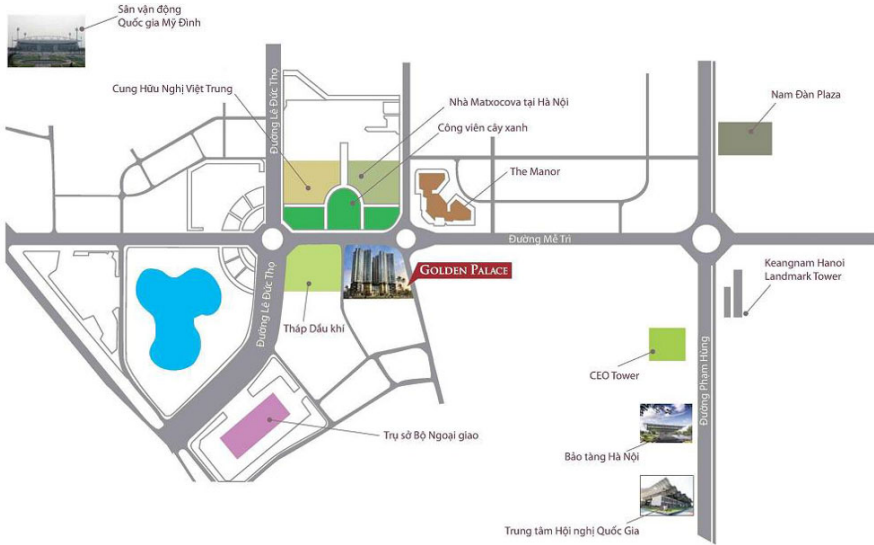

# GOLDEN PALACE ME TRI

## PROJECT INFORMATION

- **Location:** Golden Palace project is located in land lot K1, Me Tri Street, Me Tri Ward, Nam Tu Liem District, Hanoi. The project is situated near the emerging center of My Dinh - the administrative area forming in the western part of the capital city, which brings about numerous potentials for the project.
- **Client:** Mai Linh Investment Corporation
- **Scope of work:** - D- wall: W=800mm/ H=32.5m - Bored piles: D1500