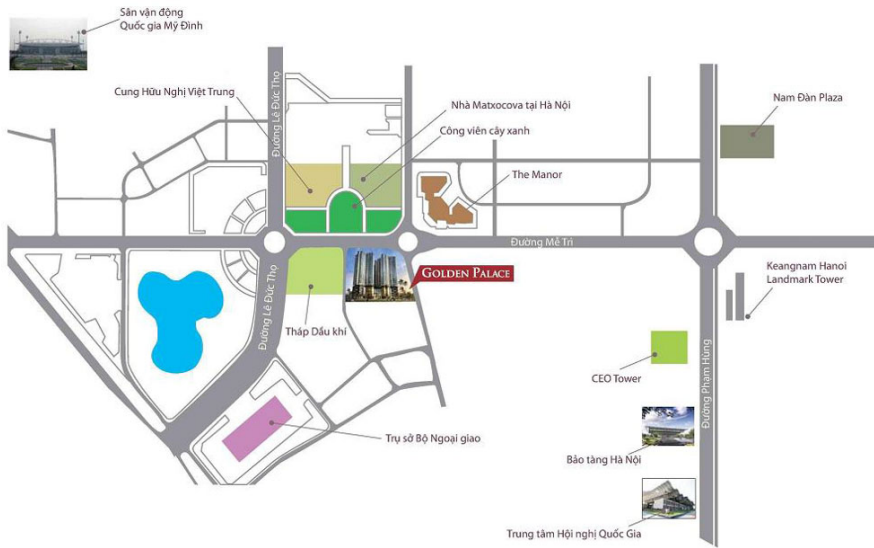

GOLDEN PALACE ME TRI

PROJECT INFORMATION

- **Location:** Golden Palace project is located in land lot K1, Me Tri Street, Me Tri Ward, Nam Tu Liem District, Hanoi. The project is situated near the emerging center of My Dinh - the administrative area forming in the western part of the capital city, which brings about numerous potentials for the project.
- **Client:** Mai Linh Investment Corporation
- **Scope of work:** - D- wall: W=800mm/ H=32.5m - Bored piles: D1500