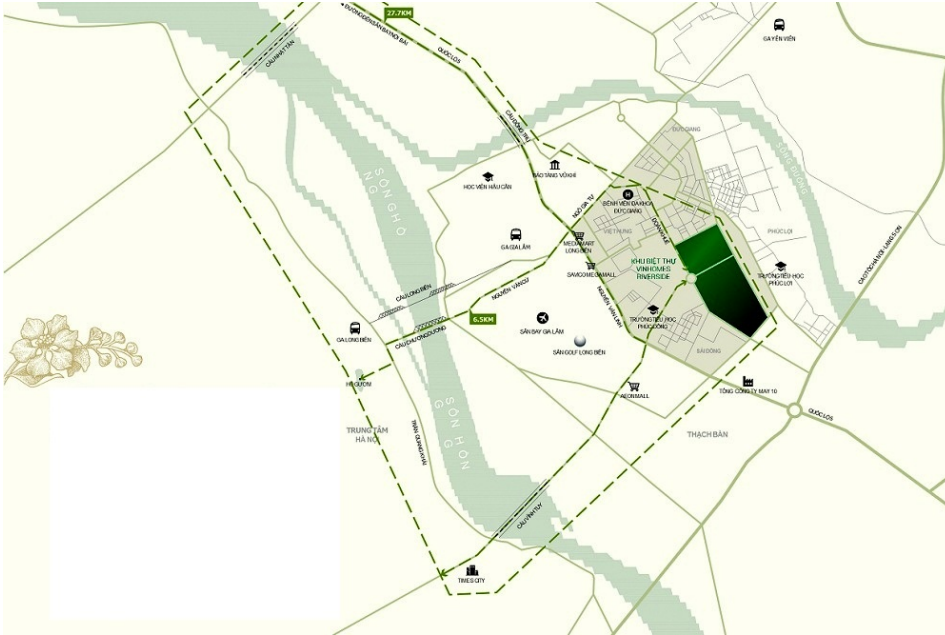

# HOPE RESIDENCE

## PROJECT INFORMATION

- **Location:** Hope Residence, also known as Phuc Dong Hope Residence, is a social housing project located on plot B8, adjacent to the Vinhomes Riverside 2 (The Harmony) urban area, within the planning area of the Hanoi Software Technology Park, Phuc Dong Ward, Long Bien District, Hanoi.
- **Client:** Central Construction Joint Stock Company
- **Role of Long Giang:** Contractor
- **Scope of work:**
  - Bored piles: D800/D1000/D1200, L=40-50m